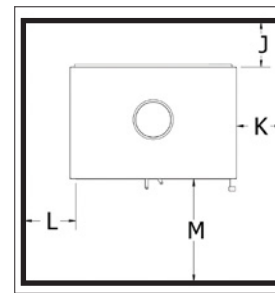

Protection de plancher

Connecteur paroi simple	Canada			Étas-Unis		
	Novo 18	Novo 24	Novo 38	Novo 18	Novo 24	Novo 38
A	18"	14 7/8"	14 7/8"	18"	14 7/8"	14 7/8"
B	26 1/2"	26 1/2"	26 1/2"	26 1/2"	26 1/2"	26 1/2"
C	11 1/2"	11 7/8"	12 1/2"	11 1/2"	11 7/8"	12 1/2"
D	18"	18"	18"	18"	18"	18"
E	6 1/8"	4 1/4"	4 1/2"	6 1/8"	4 1/4"	4 1/2"
F	18"	18"	18"	18"	18"	18"
G	84"	84"	84"	84"	84"	84"
I	18"	18"	18"	18"	18"	18"
J	8"	8"	8"	0"	0"	0"
K	8"	8"	8"	N/A	N/A	N/A
L	N/A	N/A	N/A	8"	8"	8"
M	18"	18"	18"	16"	16"	16"

Connecteur paroi double	Canada			Étas-Unis		
	Novo 18	Novo 24	Novo 38	Novo 18	Novo 24	Novo 38
A	14"	11"	11"	14"	11"	11"
B	22 1/2"	22 1/2"	22 1/2"	22 1/2"	22 1/2"	22 1/2"
C	6"	6"	6"	6"	6"	6"
D	12 5/8"	12 1/8"	11 1/2"	12 5/8"	12 1/8"	11 1/2"
E	3"	1 1/4"	1 1/2"	3"	1 1/4"	1 1/2"
F	14 7/8"	14 7/8"	14 7/8"	14 7/8"	14 7/8"	14 7/8"
G	84"	84"	84"	84"	84"	84"
I	7"	7"	7"	7"	7"	7"
J	8"	8"	8"	N/A	N/A	N/A
K	8"	8"	8"	8"	8"	8"
L	N/A	N/A	N/A	8"	8"	8"
M	18"	18"	18"	16"	16"	16"